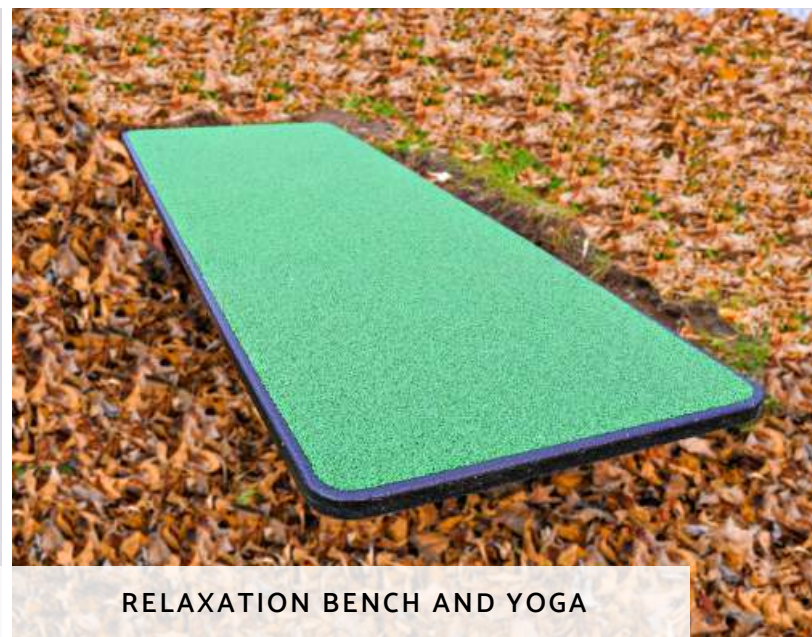

An extended version our ABZ-01 module with a horizontal double landing ladder and a climbing net.

ABZ-03 MODULE

A complete module that will delight teens and adults alike.

FREESTANDING ATLAS MODULE

HORIZONTAL LADDER / CLIMBING ROPE

BOXING BAG HOLDER

RELAXATION BENCH AND YOGA

TAILOR-MADE PROJECT

DESIGN YOUR FITNESS TRAIL

The visual representation of your active trail is important in order to introduce your citizens to healthy lifestyles. This is why we work with health professionals to develop the best possible sports signage!