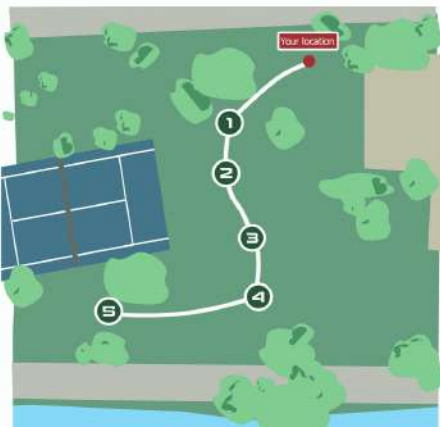

BOXING BAG HOLDER

RELAXATION BENCH AND YOGA

TAILOR-MADE PROJECT

DESIGN YOUR FITNESS TRAIL

The visual representation of your active trail is important in order to introduce your citizens to healthy lifestyles. This is why we work with health professionals to develop the best possible sports signage!

Fitness Trail Parc Montgomery

Les Équipements
AtlasBarz
L'ENTRAÎNEMENT URBAIN POUR TOUS

Welcome to the Fitness trail of Parc Montgomery in Saint-Armand.

The fitness trail of the Parc Montgomery is composed of 5 stations which propose a training program for 4 distinctive groups: beginner, intermediate, advanced and accessibility. The displayed exercises can target all major muscle groups of the body.