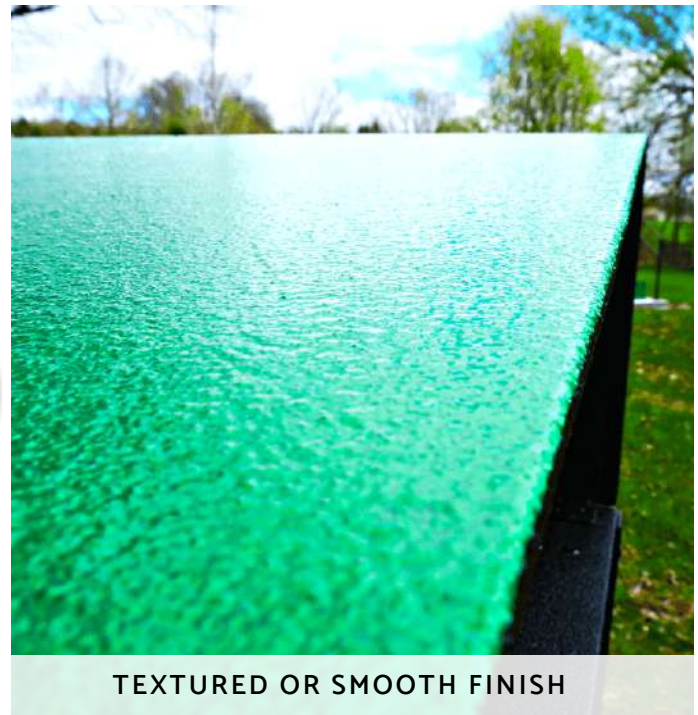

FLOWER BINS

BIKE RACK

INDESTRUCTIBLE FURNITURE, OR ALMOST!

Combine a minimalist design with the best materials available and you will get our foolproof furniture! Our 15-year limited warranty is proof of the durability of our products.