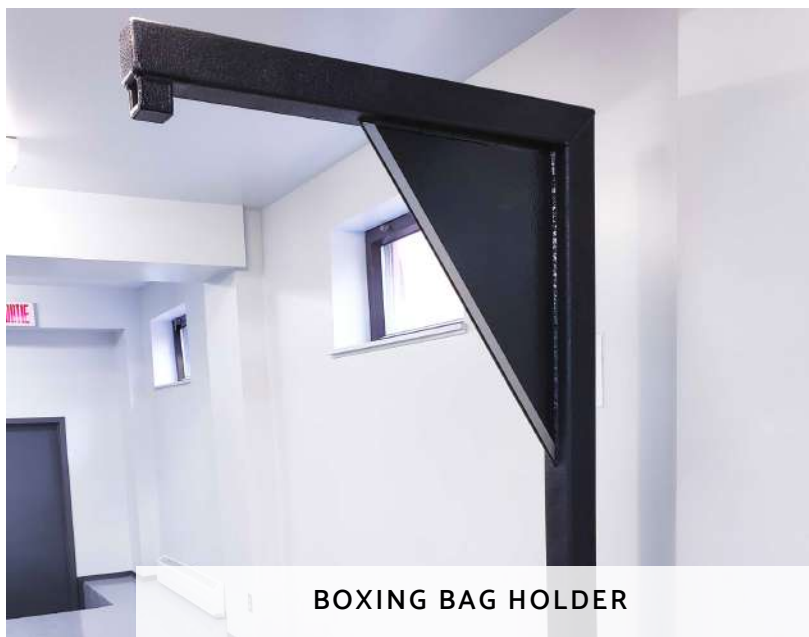

An extended version our ABZ-01 module with a horizontal double landing ladder and a climbing net.

ABZ-03 MODULE

A complete module that will delight teens and adults alike.

FREESTANDING ATLAS MODULE

HORIZONTAL LADDER / CLIMBING ROPE

BOXING BAG HOLDER

RELAXATION BENCH AND YOGA

TAILOR-MADE PROJECT

DESIGN YOUR FITNESS TRAIL

The visual representation of your active trail is important in order to introduce your citizens to healthy lifestyles. This is why we work with health professionals to develop the best possible sports signage!