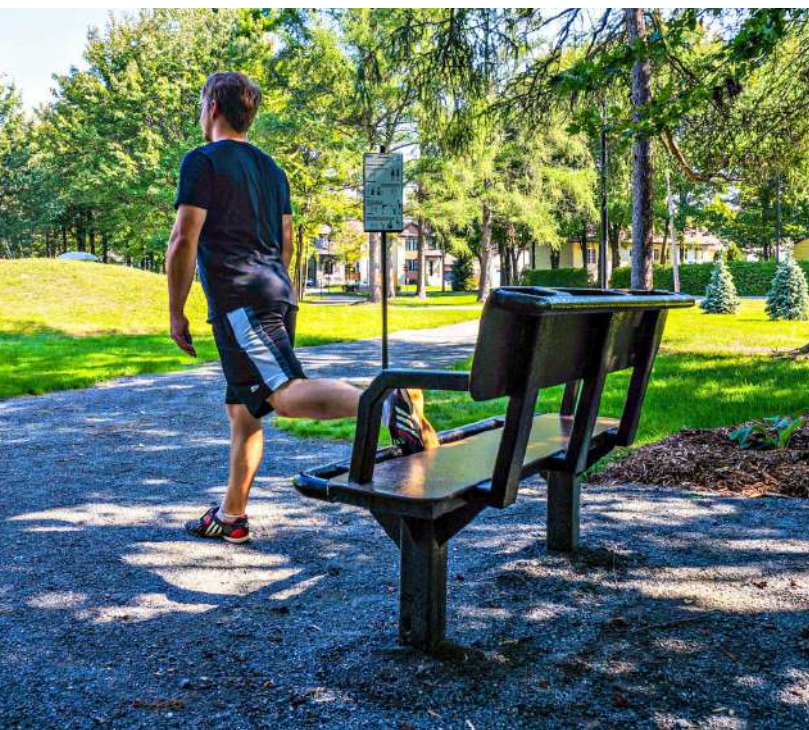

The AtlasBarz team

ABZ-01 MODULE

Versatile and compact exercise station **accessible to all**. More than a hundred exercises of all difficulty levels are possible. This station, focused on bringing the community closer together, won the Quebecois favorite in the DÉFI SANTÉ contest!

MULTIFUNCTIONAL BENCH - ABZMULTI-01

This bench is suitable for practicing outdoor physical activity and is safe thanks to the **integrated ergonomic supports** and its resistant protective coating to **promote contact**. More than thirty exercises are possible with this innovative bench!